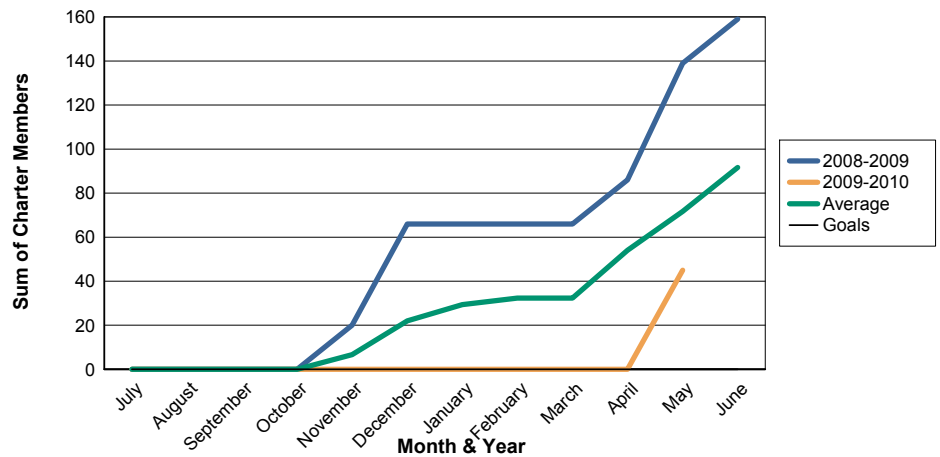

Sum of Charter Members/ Month & Year

For District 324E5