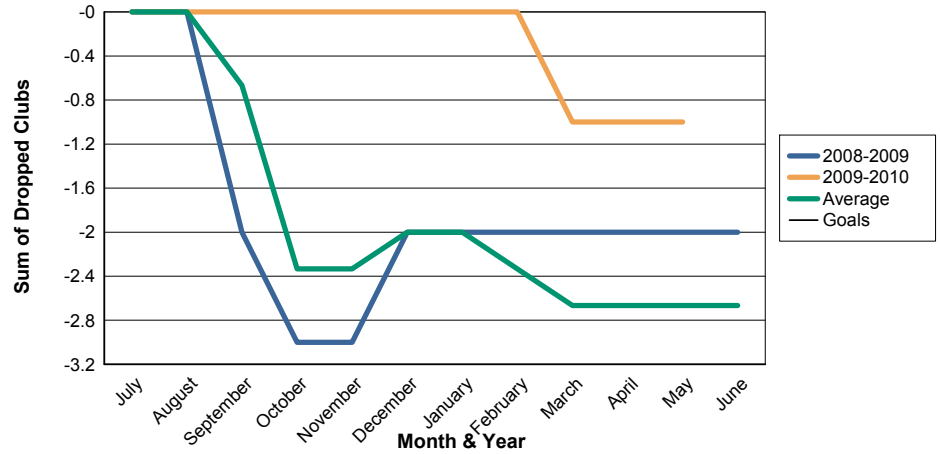

3 Year Comparisons for GMT Constitutional Area 6

By GMT District

As of May 2010

Sum of New Clubs/ Month & Year

For District 324E5

Sum of Dropped Clubs/ Month & Year

For District 324E5

Sum of Net Clubs/ Month & Year