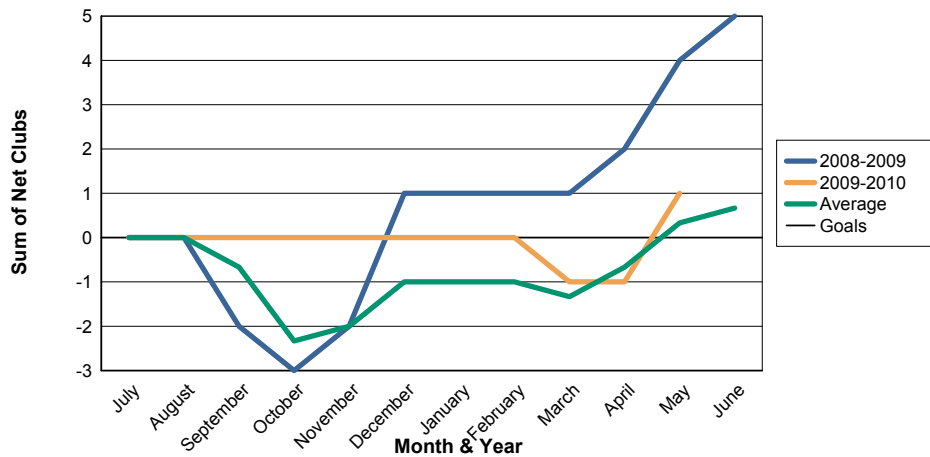

Sum of Net Clubs/ Month & Year

For District 324E5