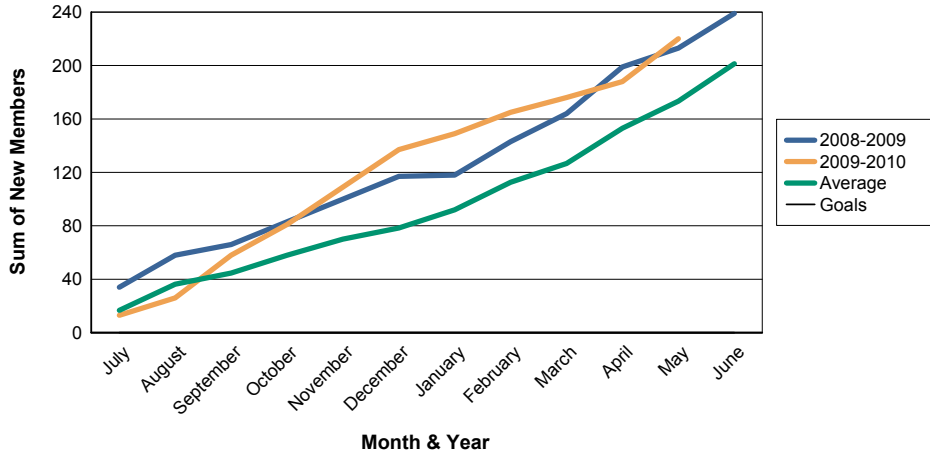

For District 324E5

Sum of Charter Members/ Month & Year

For District 324E5

3 Year Comparisons for GMT Constitutional Area 6

By GMT District

As of May 2010

Sum of New Members/ Month & Year

For District 324E5