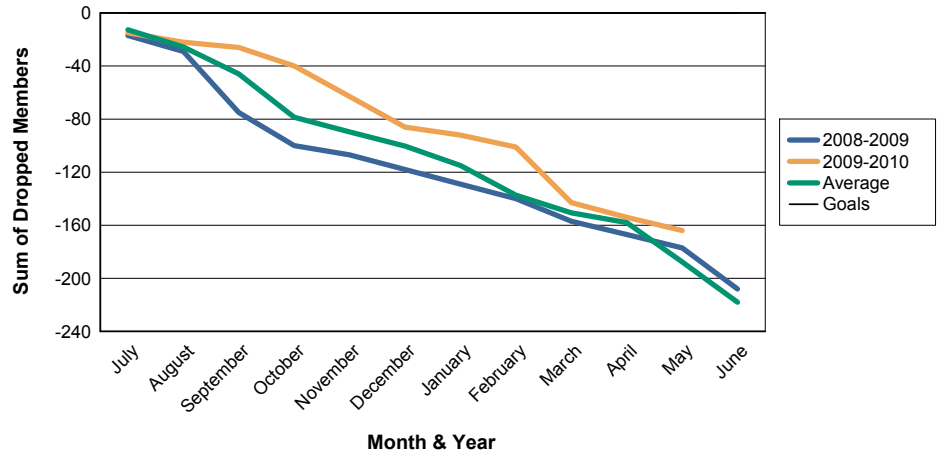

Sum of Dropped Members/ Month & Year

For District 324E5