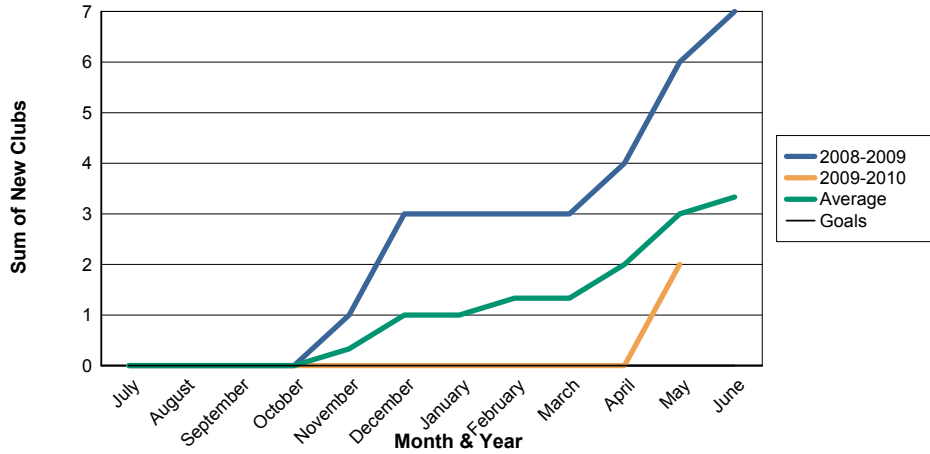

3 Year Comparisons for GMT Constitutional Area 6

By GMT District

As of May 2010

Sum of New Clubs/ Month & Year

For District 324E5

Sum of Dropped Clubs/ Month & Year

For District 324E5

Sum of Net Clubs/ Month & Year